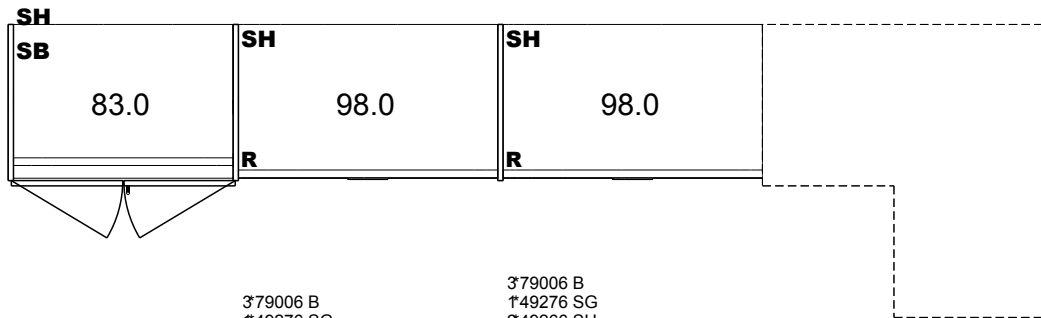

* Sondermaße (cm)		
1	SB	87,0 -15,0
	SH	239,0 -29,0
2	SH	239,0 -29,0

RH 240.0

239.0

-110.7

61.0
59.0

†79186 LIFT
-†79006 B

379006 B
†49276 SG
249266 SH
†40036 Set 3R
-†79016 KL

379006 B
†49276 SG
249266 SH
†40036 Set 3R
†HK
-†79016 KL