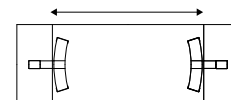

Tavolo allungabile con gambe in acciaio inox lucido o noce Canaletto. Piano e prolunghe in cristallo temperato trasparente o extrachiaro trasparente (piano 15mm, prolunghe 12mm). Meccanismo in acciaio inox lucido.

Extendible table with legs in polished stainless steel or Canaletto walnut. Top and extensions in tempered clear glass or extra clear glass (top 15mm, extensions 12mm). Polished stainless steel mechanism.

top: 140/220x80 160/240x90
180/260x90 200/294x106