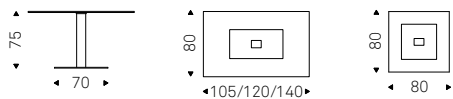

Elvis

Alberto Danese | 2007

Tavolo con base in acciaio inox satinato e colonna in acciaio inox lucido o verniciato gofrato titanio, graphite o bianco. Piano in cristallo trasparente 15mm.

Table with base in titanium, graphite, white embossed lacquered steel or with satin stainless steel base and polished stainless steel column. Top in 15mm clear glass.