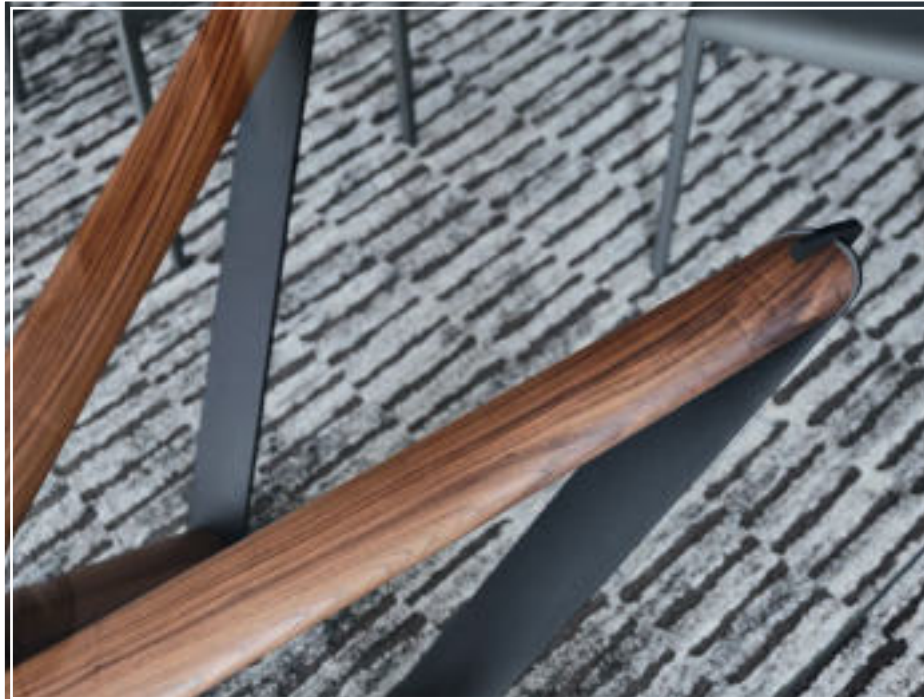

Marathon

1. ▲ MARATHON table with matt black/brushed bronze base and extra clear glass top - MARATHON table with Canaletto walnut/black base and extra clear glass top
   ◀ MARATHON table with burned oak/titanium base and extra clear glass top - SOFIA chairs in soft leather 950 tortora and wenghè frame - PHOENIX S2 lamp - NAUTILUS bookcases in titanium - RADJA rugs