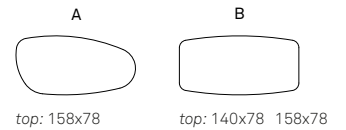

Ipanema Keramik

Paolo Cattelan | 2017

Tavolo con base in acciaio verniciato goffrato titanio, graphite o nero. Piano in ceramica Marmi nei colori Ardesia, Golden Calacatta opaco, Golden Calacatta lucido, Portoro opaco, Portoro lucido, Sahara Noir lucido, Emperador, Makalu, Breccia o Arenal.

Table with titanium, graphite or black embossed steel base. Marmi ceramic top in Ardesia, matt Golden Calacatta, glossy Golden Calacatta, matt Portoro, glossy Portoro, glossy Sahara Noir, Emperador, Makalu, Breccia or Arenal.

IPANEMA KERAMIK table with black base and matt golden calacatta ceramic top - PIUMA EDITION A chairs in leather 73 nero - ASIA lamps with grey-bronze lampshades - ABSOLUT sideboard with white structure and doors in leather 971 bianco