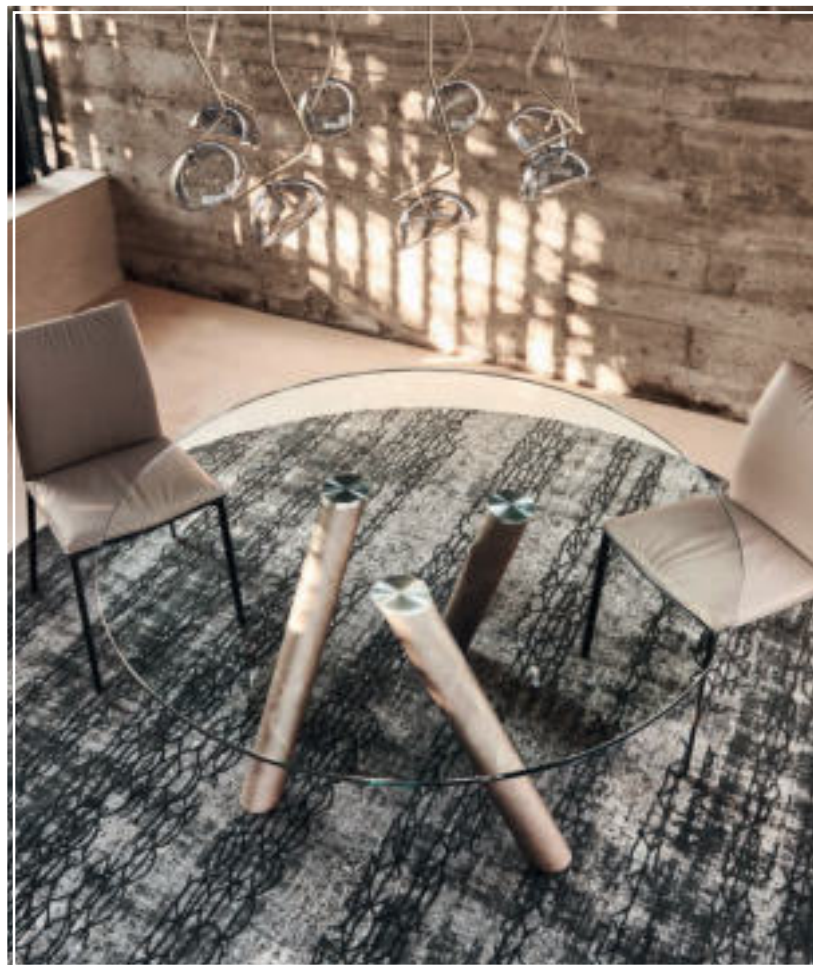

Ray

Paolo Cattelan | 2007

Tavolo con gambe in acciaio cromato, verniciate goffrato titanio, Brushed Bronze, Brushed Grey o rivestite in cuoio come da campionario. Piano in cristallo trasparente temperato 15mm.

Table with base in chromed steel, painted embossed titanium, Brushed Bronze, Brushed Grey or covered in leather as per sample card. Top in 15mm tempered clear glass.

top: ø120 ø130
ø140 ø160

top: ø180

RAY table with brushed bronze base and clear glass top - RITA chairs in soft leather 942 fango and black frame - SUNSET lamps - MUMBAI rug