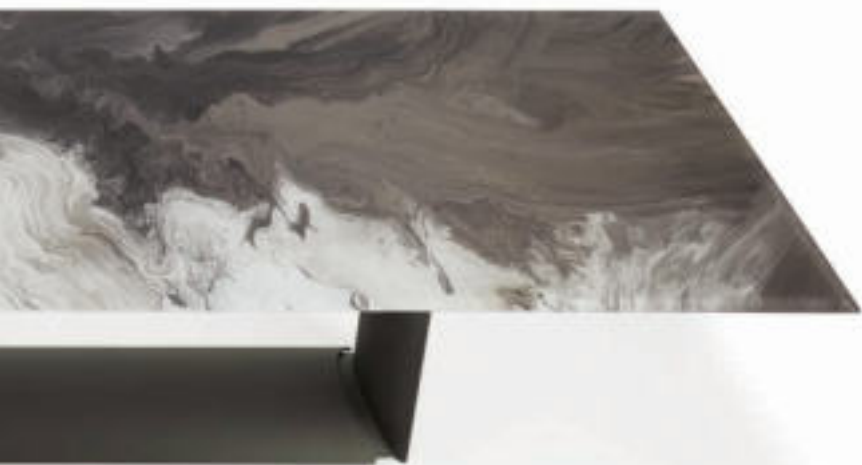

Dragon CrystalArt

Paolo Cattelan | 2019

Tavolo con base in acciaio verniciato gofrato titanio, bronzo, graphite o nero. Piano in cristallo 12mm extrachiaro bisellato con stampa artistica decorativa in due varianti colore.

Table with titanium, bronze, graphite or black embossed lacquered steel base. Top 12mm thick in extra clear bevelled glass with artistic decorative printing in two different colours.

top: 200x100 240x120
300x120

top: 200x120 240x120
300x120

◀ DRAGON CRYSTALART table with graphite base and decorative printed CY01 extra clear glass top - DRAGON CRYSTALART table with titanium base and decorative printed CY02 extra clear glass top
▶ DRAGON CRYSTALART table with titanium base and decorative printed CY01 extra clear glass top - AGATHA FLEX chairs in soft leather 981 biscotto - PHOENIX S2 lamp