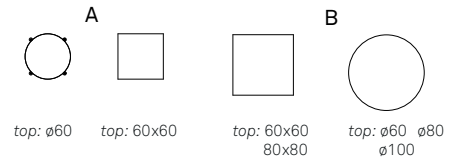

Ralph Keramik Bistrot

Giorgio Cattelan | 2016

Tavolo bistrot con base in acciaio verniciato goffrato graphite, bianco o nero. Piano in ceramica Marmi nei colori Alabastro, Ardesia, Emperador, Makalu o Arenal.

Bistrot table with graphite, white or black embossed lacquered steel base. Marmi Alabastro, Ardesia, Emperador, Makalu or Arenal ceramic top.