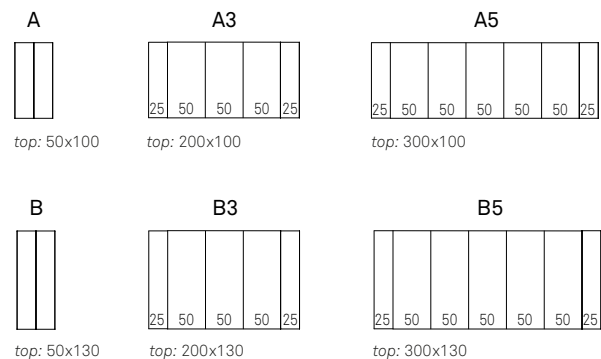

Convivium

Giorgio Cattelan | 2013

Consolle allungabile con base in acciaio verniciato gofrato titanio, bronzo, graphite o bianco. Piano e prolunghe in laminato bianco climb, ossido grigio, noce o cemento. Inclusa borsa porta prolunghe.

Extendible console with base in titanium, bronze, graphite or white embossed lacquered steel. Top and extensions in white climb, grey oxide, walnut or cement laminated wood. Bag for extensions included.

CONVIVIUM console with titanium base and cement laminated top
- PINKO pouf in soft leather 951
castoro - FISHERMAN lamps in black