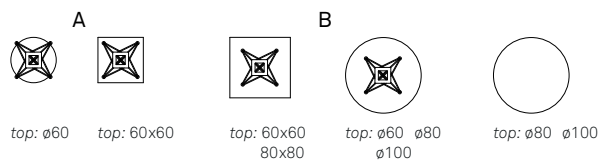

Ralph Bistrot

Giorgio Cattelan | 2016

Tavolo bistrot con base in acciaio verniciato gofrato graphite, bianco o nero. Piano in legno noce Canaletto, rovere bruciato o in cristallo trasparente temperato 12mm con piastre.

Bistrot table with graphite, white or black embossed lacquered steel base. Top in Canaletto walnut, burned oak or 12mm tempered clear glass with plates.