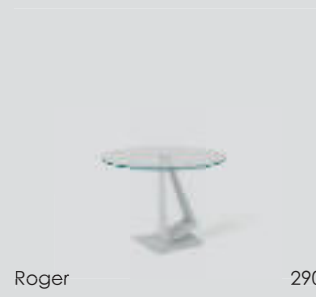

Tavoli in Cristallo | Glass Tables

Top Glass

Top Glass