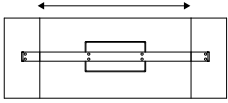

Zeus Drive

Gilmo Crosara | 2015

Tavolo allungabile con base e binario in acciaio verniciato goffrato graphite o nero. Piano e prolunghe in cristallo temperato 12mm trasparente, trasparente extrachiaro o fumé.

Extendible table with base and rail in graphite or black embossed lacquered steel. Top and extensions in 12mm clear, extra clear or smoked tempered glass.

top: 160/236x90 182/258x90
200/294x106