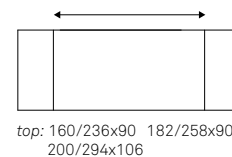

Tavolo allungabile con base in acciaio verniciato goffrato titanio, bronzo, graphite, bianco o nero. Piano e prolunghe in cristallo 12mm extrachiaro con stampa artistica decorativa in due varianti colore.

Extendible table with base in titanium, bronze, graphite, white or black embossed lacquered steel. Top and extensions in 12mm extra clear glass with artistic decorative printing in two different colours.