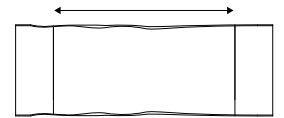

Sigma Drive

Philip Jackson | 2012

Tavolo allungabile con base in metallo verniciato trasparente. Piano e prolunghe in noce Canaletto, rovere bruciato o rovere naturale con bordi irregolari in massello.

Extendible table with transparent varnished metal base. Top and extensions in Canaletto walnut, burned oak or natural oak with solid irregular edges.

top: 200/300x~110 240/340x~120