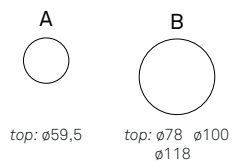

Nido Keramik Bistrot

Brogiato Traverso | 2017

Tavolo con base in acciaio verniciato gofrato graphite, bianco o nero. Piano in ceramica Marmi nei colori Alabastro, Supreme, Ardesia, Golden Calacatta opaco, Golden Calacatta lucido, Emperador, Makalu, Breccia o Arenal.

Table with graphite, white or black embossed steel base. Marmi Alabastro, Supreme, Ardesia, matt Golden Calacatta, glossy Golden Calacatta, Emperador, Makalu, Breccia or Arenal ceramic top.