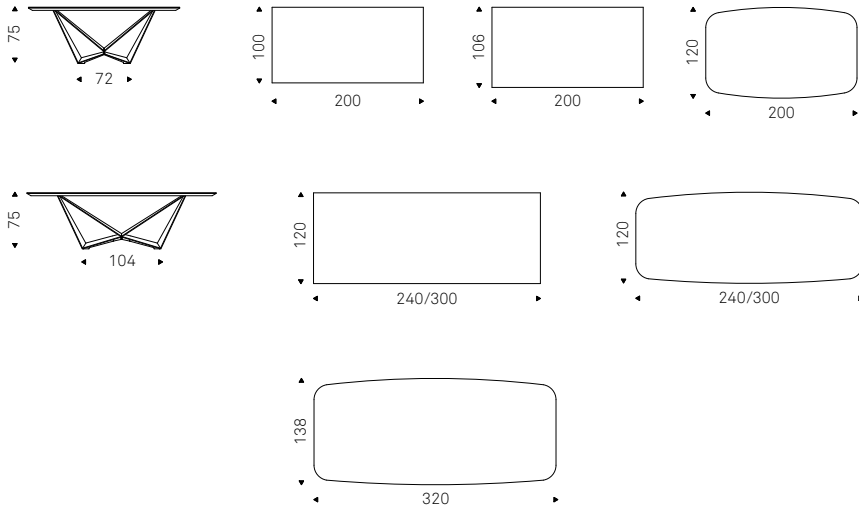

Table with transparent varnished metal base, titanium, white, black, or graphite embossed lacquered steel or Brushed Bronze lacquered steel. Top in ceramic Marmi Calacatta, Alabastro, Ardesia, matt Golden Calacatta, glossy Golden Calacatta, matt Portoro, glossy Portoro, glossy Sahara Noir, Emperador, Makalu or Brown Zinc.

Table avec base en acier laqué transparent, gaufré titane, blanc, noir ou graphite ou Brushed Bronze. Plateau en céramique Marmi dans les couleurs Calacatta, Alabastro, Ardesia, Golden Calacatta opaque, Golden Calacatta brillante, Portoro opaque, Portoro brillant, Sahara Noir brillant, Emperador, Makalu ou Brown Zinc.

Mesa con base en acero barnizado transparente, gofrado titanio, blanco, negro o graphite o Brushed Bronze. Sobre en cerámica Marmi colores Calacatta, Alabastro, Ardesia, Golden Calacatta mate, Golden Calacatta brillo, Portoro mate, Portoro brillo, Sahara Noir brillo, Emperador, Makalu o cerámica Brown Zinc.

Esstisch mit Basis aus Metall lackiert transparent oder titan, weiß, schwarz oder graphite gaufriert oder Brushed Bronze. Platte in Keramik Marmi in den Farben Calacatta, Alabastro, Ardesia, matt Golden Calacatta, glänzend Golden Calacatta, matt Portoro, glänzend Portoro, glänzend Sahara Noir, Emperador, Makalu oder Keramik Brown Zinc.