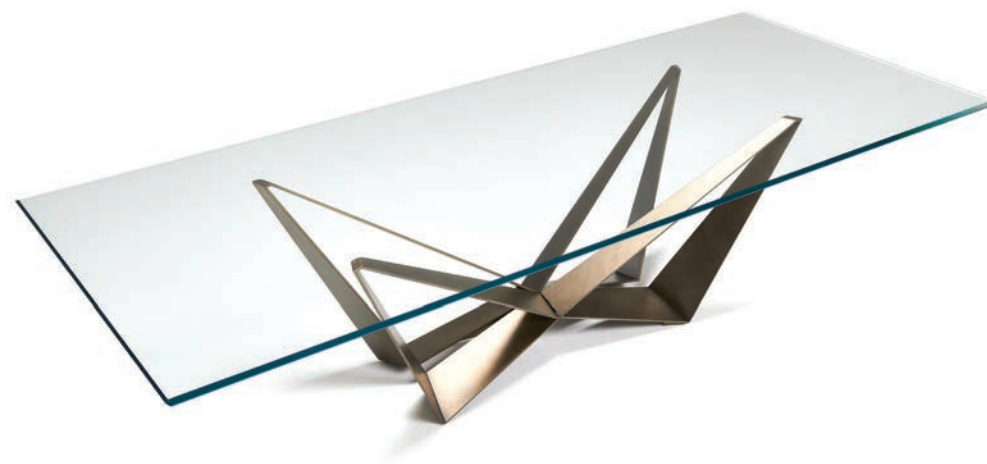

Table with transparent varnished metal base, titanium, white, black, or graphite embossed lacquered steel or Brushed Bronze lacquered steel. Top in 15mm clear, extra clear or extra clear glass with reversed bevelled edges. Glass top 12mm on 182x90 and 200x106 versions. The top is laid on the base.

Table avec base en acier laqué transparent, gaufré titane, blanc, noir ou graphite ou Brushed Bronze. Plateau en verre clair 15 mm, extra-clair ou extra-clair avec bords biseautés inversés. Les plateaux 182x90 et 200x106 sont de 12mm. Plateau en appui.

Mesa con base en acero barnizado transparente, gofrado titanio, blanco, negro o graphite o Brushed Bronze. Sobre en cristal 15mm transparente, transparente extraclaro o transparente extraclaro con bordes biselados inversos. Los sobros 182x90cm y 200x106cm son de 12mm. Sobre en apoyo.

Esstisch mit Basis aus Metall lackiert transparent oder titan, weiß, schwarz oder graphite gaufriert oder Brushed Bronze. Platte in 15mm Glas transparent, extra hell transparent, oder extra hell mit Kanten umgekehrt facettiert. Platten in 182x90 und 200x106 haben 12 mm Dicke. Die Platte ist auf der Basis aufgelegt.