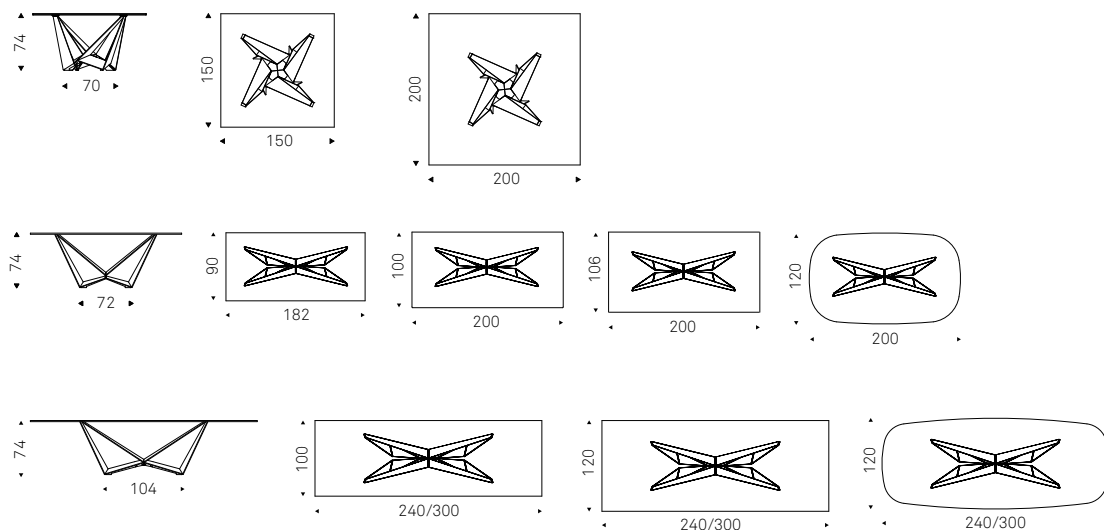

Table with transparent varnished metal base, titanium, white, black, or graphite embossed lacquered steel or Brushed Bronze lacquered steel. Top in 15mm clear, extra clear or extra clear glass with reversed bevelled edges. Glass top 12mm on 182x90 and 200x106 versions. The top is laid on the base.

Table avec base en acier laqué transparent, gaufré titane, blanc, noir ou graphite ou Brushed Bronze. Plateau en verre clair 15 mm, extra-clair ou extra-clair avec bords biseautés inversés. Les plateaux 182x90 et 200x106 sont de 12mm. Plateau en appui.

Mesa con base en acero barnizado transparente, gofrado titanio, blanco, negro o graphite o Brushed Bronze. Sobre en cristal 15mm transparente, transparente extraclaro o transparente extraclaro con bordes biselados inversos. Los sobros 182x90cm y 200x106cm son de 12mm. Sobre en apoyo.

Esstisch mit Basis aus Metall lackiert transparent oder titan, weiß, schwarz oder graphite gaufriert oder Brushed Bronze. Platte in 15mm Glas transparent, extra hell transparent, oder extra hell mit Kanten umgekehrt facettiert. Platten in 182x90 und 200x106 haben 12 mm Dicke. Die Platte ist auf der Basis aufgelegt.