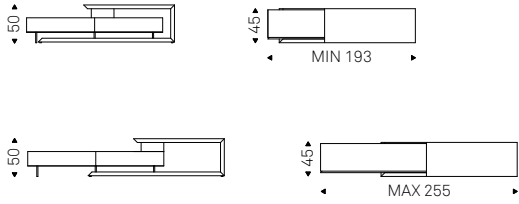

Link

Paolo Cattelan | 2015

Mobile porta tv reversibile e adattabile in lunghezza con struttura verniciata gofrato graphite o bianco. Cassettiera e ante in noce Canaletto, gofrato graphite o bianco.

TV cabinet reversible and adjustable in width with graphite or white embossed lacquered frame. Drawer unit and doors in Canaletto walnut, graphite or white embossed lacquered wood.

- ◀ LINK TV cabinet with graphite structure and Canaletto walnut drawer/doors
- LINK TV cabinet with white structure and Canaletto walnut drawer/doors - KARIBÙ floor lamp with black frame and fabric lampshade - MAPOON rug