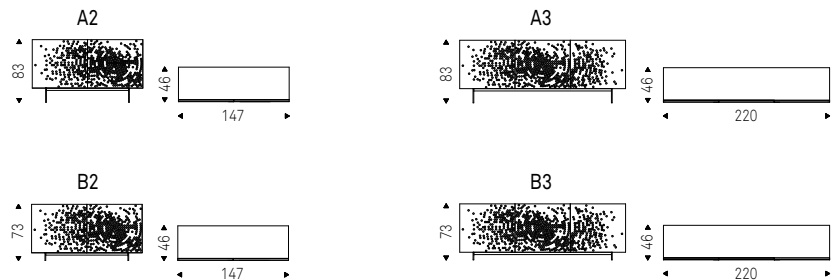

Voyager

Lorenzo Remedi | 2019

Madia a due o tre ante in legno laccato moka lucido, bianco lucido, bianco opaco, graphite opaco o titanio. Ante in cristallo specchiato bronzo acidato con decori in rilievo in nero lucido o ante in cristallo specchiato bronzo con decori in rilievo in colore oro. Profili in alluminio verniciato titanio goffrato. Piedini in acciaio inox lucido, verniciati graphite o bianco opaco. Ripiani interni in cristallo trasparente. Optional: cassetto interno posizionabile su ognuna delle ante. Optional: top in cristallo specchiato bronzo.

Sideboard 2 or 3 doors in polished lacquered wood glossy moka, glossy white, matt white, matt graphite or titanium. Doors in bronze mirrored frosted glass with relief glossy black decorations or in bronze mirrored glass with relief golden decorations. Embossed titanium aluminium profiles. Feet in polished stainless steel, matt graphite or white varnished. Internal shelves in clear glass. Optional: internal drawer in each door. Optional: top in extra clear mirrored bronze glass.

VOYAGER B3 sideboard with glossy moka structure and doors/top in bronze mirrored glass with golden decorations