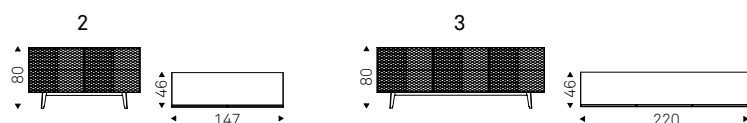

Absolut

Paolo Cattelan | 2017

Madia contenitore a due o tre ante in legno gofrato graphite, bianco, nero o in legno laccato titanio. Base in acciaio gofrato in tinta o gofrato titanio. Ante rivestite in ecopelle o pelle trapuntata nei colori come da campionario con profili in alluminio verniciato titanio gofrato. Ripiani interni in cristallo trasparente. Optional: cassetto interno posizionabile su ognuna delle ante. Optional: top in cristallo extrachiaro acidato verniciato bianco, graphite o nero o in cristallo specchiato bronzo.

Sideboard 2 or 3 doors in lacquered graphite, white, black embossed wood or lacquered titanium wood. Embossed steel base in the same color or lacquered titanium. Doors covered and quilted in synthetic leather or soft leather as per sample card with embossed titanium aluminum profiles. Internal clear glass shelves. Optional: internal drawer in each door. Optional: top in extra clear frosted glass painted white, graphite or black or bronze mirrored glass.

◀ ABSOLUT 2 sideboard with black structure and doors in soft leather 960 bruno

▶ ABSOLUT 3 sideboard with black structure and doors in soft leather 953 ardesia - WISH S mirror with brushed bronze frame