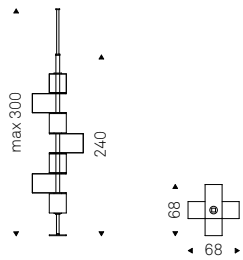

Tokyo

Andrea Lucatello | 2016

Libreria a soffitto con struttura e ripiani in acciaio verniciato goffrato titanio, graphite, bianco o nero e inserti in noce Canaletto o rovere bruciato.

Bookcase with frame and shelves in titanium, graphite, white or black embossed lacquered steel and Canaletto walnut or burned oak inserts.

TOKYO bookcases with black frame/
shelves and Canaletto walnut inserts
- HAWAII B mirror in fumé mirrored
glass - VINYL coffee tables - KITANO
side tables - KARIBÙ floor lamp with
black frame and fabric lampshade