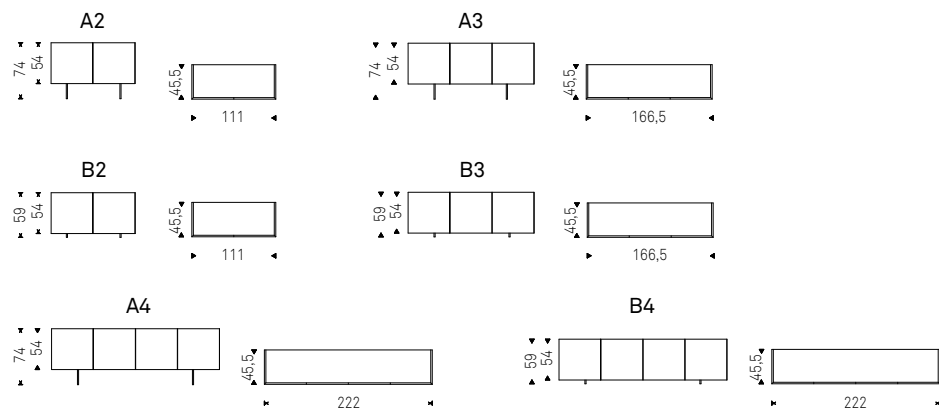

Arizona

Alessio Bassan | 2018

Madia contenitore in legno Brushed Bronze o Brushed Grey. Top in cristallo extrachiaro verniciato moka acidato. Piedi in acciaio verniciato gofrato nero. Ripiani interni in legno color graphite.

Sideboard in Brushed Bronze or Brushed Grey. Top in extra clear moka painted frosted glass. Black embossed lacquered steel feet. Internal shelves in graphite painted wood.

◀ ARIZONA A4 sideboard in brushed bronze
▶ ARIZONA A4 sideboard in brushed grey