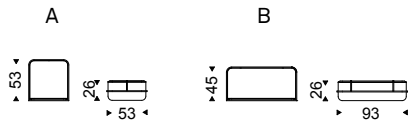

Tresor

P. Cattelan - C. Rocchetti | 2018

Mensola in acciaio verniciato gofrato titanio o nero e
cristallo specchiato bronzo.

Shelf in titanium or black embossed lacquered steel and
bronze mirrored glass.

- ◀ TRESOR A shelf with black frame and bronze mirrored glass
- TRESOR B shelves with black frame and bronze mirrored glass