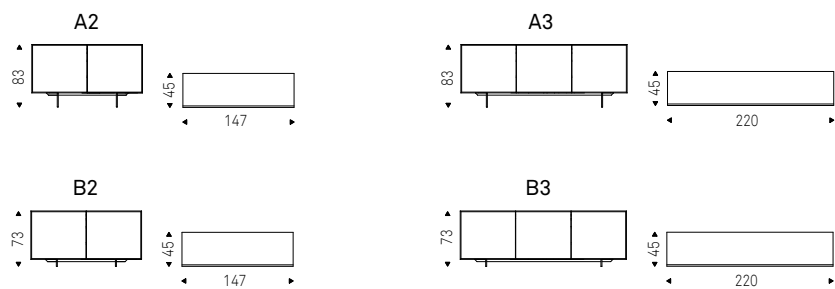

Oxford

Andrea Lucatello | 2014

Madia contenitore con struttura in legno verniciato bianco o graphite opaco. Ante in noce Canaletto o rovere bruciato. Piedi in acciaio verniciato goffrato nero. Ripiani interni in cristallo trasparente.

Optional: cassetto interno posizionabile su ognuna delle ante.

Sideboard with wooden frame in matt white or matt graphite lacquered wood. Doors in Canaletto walnut or burned oak. Black embossed painted steel feet.

Internal clear glass shelves.

Optional: internal drawer in each door.

OXFORD B3 sideboard with graphite structure and doors in burned oak - GLENN mirror in fumé mirrored glass