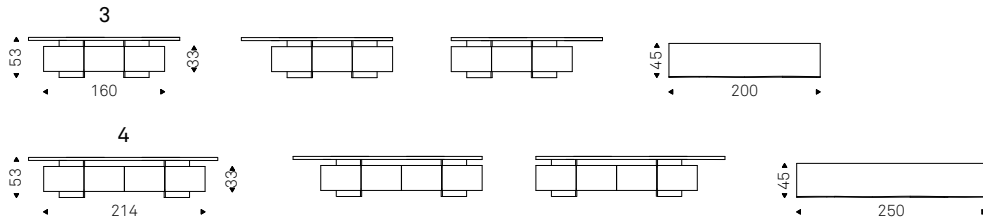

Seneca

Paolo Cattelan | 2013

Mobile porta tv a 3 o 4 ante in legno verniciato bianco o graphite opaco. Piano in tinta o in noce Canaletto, rovere bruciato o rovere naturale con bordo irregolare in massello.

TV cabinet with 3 or 4 wooden doors painted in matt white or graphite. Top in the same color of the frame or in solid Canaletto walnut, burned oak or natural oak with irregular edges.