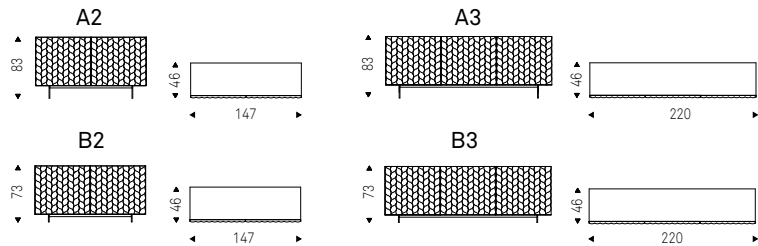

Lavander

Paolo Cattelan | 2020

Madia contenitore a due o tre ante in legno laccato graphite opaco, titanio, Brushed Bronze o Brushed Grey. Piedini in acciaio inox lucido o verniciati graphite opaco. Ripiani interni in cristallo trasparente. Optional: cassetto interno posizionabile su ognuna delle ante.

Sideboard 2 or 3 doors in matt graphite or titanium lacquered wood, Brushed Bronze or Brushed Grey. Polished stainless steel feet or graphite varnished. Internal clear glass shelves. Optional: internal drawer in each door.