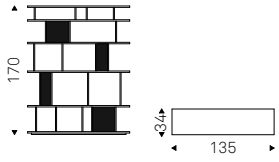

Loft

Philip Jackson | 2009

Libreria in MDF laccato bianco gofrato fine o noce Canaletto.

Bookcase in white lacquered embossed MDF or Canaletto walnut.