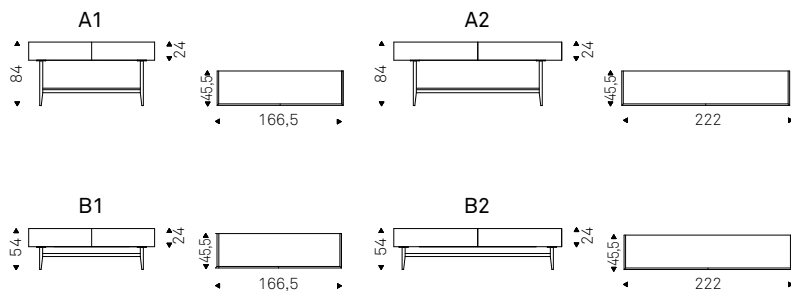

Horizon

Alessio Bassan | 2015

Madia/consolle/porta TV a 2 cassetti in noce Canaletto o rovere bruciato. Top in cristallo extrachiaro acidato moka. Base in acciaio verniciato goffrato graphite. Versione A1 e A2 con ripiano inferiore in noce Canaletto o rovere bruciato.

Sideboard/console/ TV stand with 2 drawers in Canaletto walnut or burned oak. Top in moka painted frosted extra clear glass. Graphite embossed lacquered steel base. A1 and A2 versions with lower shelf in Canaletto walnut or burned oak.