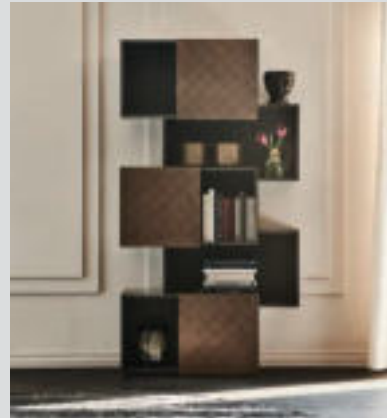

Piquant 184