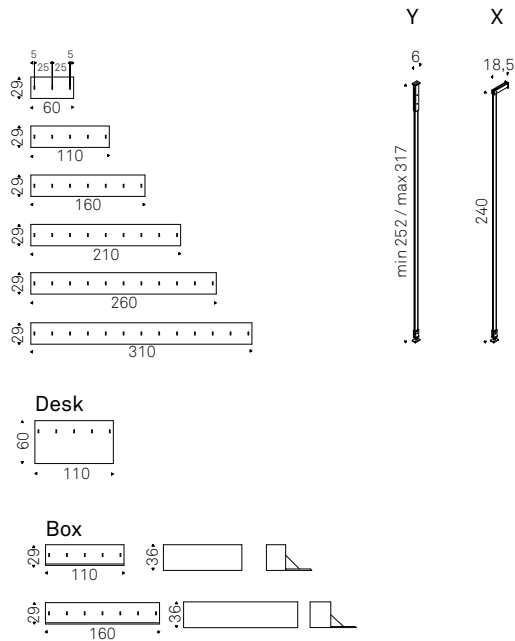

Airport

Giorgio Cattelan | 2014

Libreria componibile con fissaggio a muro (X) o a soffitto (Y).
Montanti e staffe in acciaio verniciato goffrato titanio, bronzo,
graphite, bianco o nero. Ripiani e contenitori in legno verniciato
goffrato graphite, bianco, in noce Canaletto, rovere bruciato,
Brushed Bronze o Brushed Grey.

Modular wall (X) or ceiling-hanging (Y) bookcase. Brackets and
pillars in titanium, bronze, graphite, white or black embossed
lacquered steel. Shelves and containers in Canaletto walnut,
burned oak, embossed graphite or white painted wood, Brushed
Bronze or Brushed Grey.

AIRPORT (X) bookcase with black structure and burned oak shelves and box - RADJA rugs - STING side tables