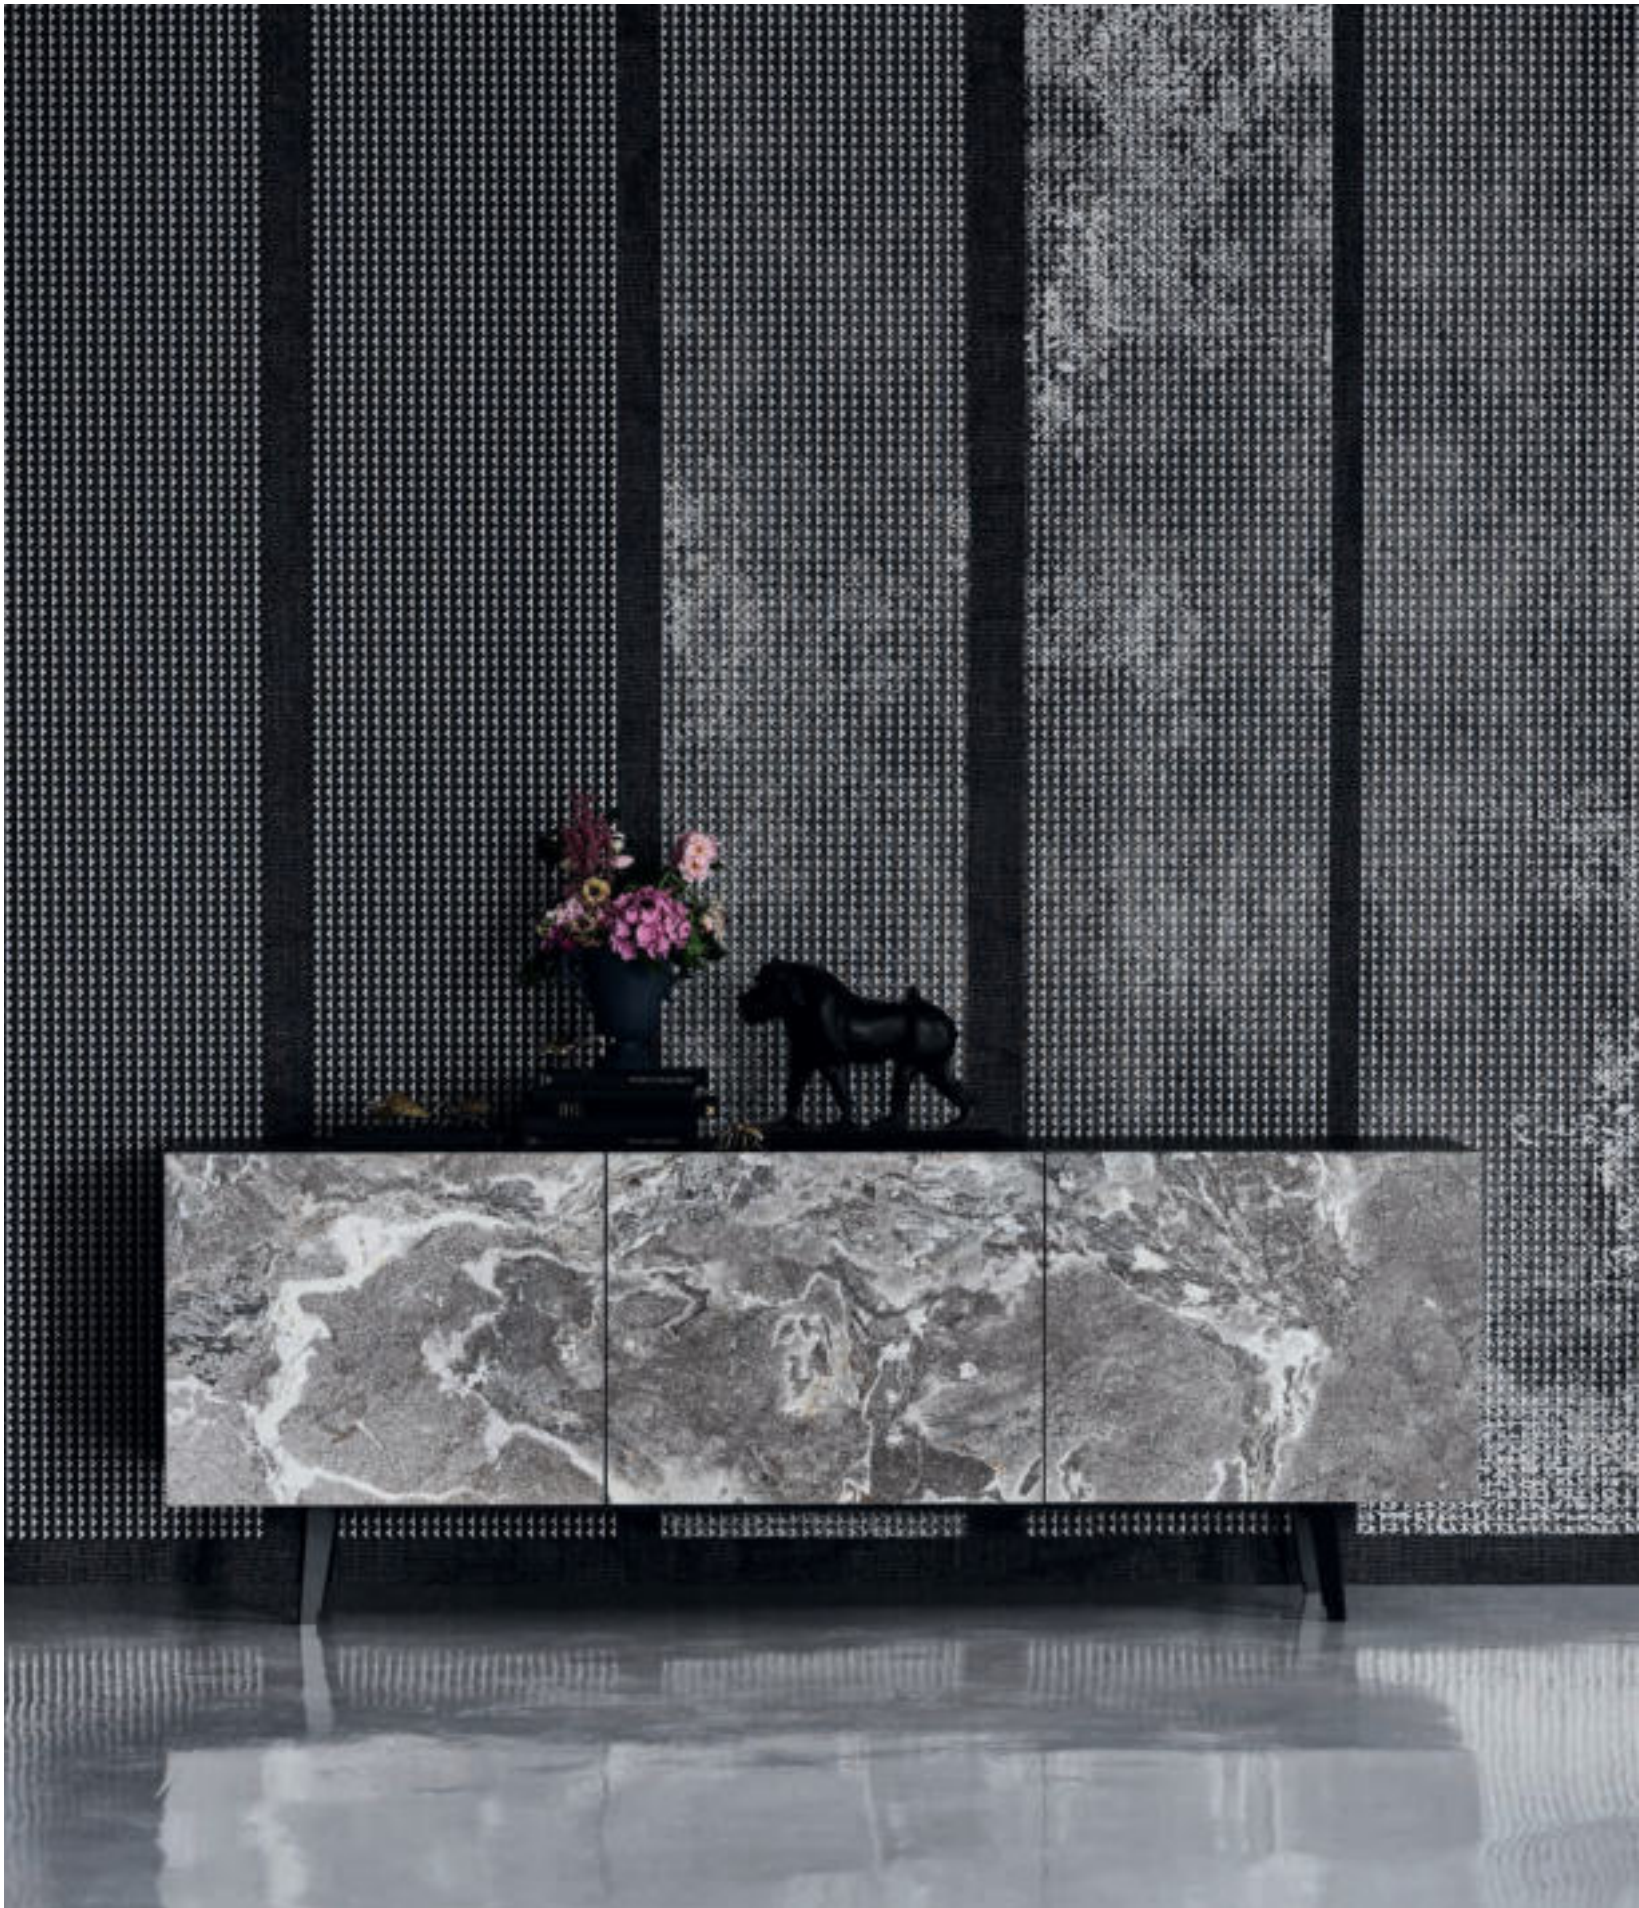

Optional: internal drawer in each door.

Optional: top in extra clear frosted glass painted white, graphite or black or bronze mirrored glass.

METROPOL sideboard with black structure and doors in arenal ceramic