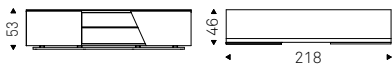

TV cabinet in titanium or black embossed lacquered wood. Titanium or black embossed steel base. Left door covered and quilted in synthetic leather or soft leather as per sample card with titanium embossed aluminum profiles. Right door in Canaletto walnut, burned oak or Brushed Bronze with black chrome details. Internal fumé glass shelves.