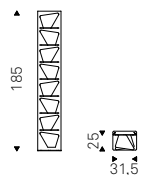

◀ JOKER bookcases in white
▶ JOKER bookcases in titanium

Trap

Giorgio Cattelan | 2020

Libreria da parete in acciaio verniciato gofrato titanio o bronzo.

Wall bookcase in titanium or bronze embossed lacquered steel.