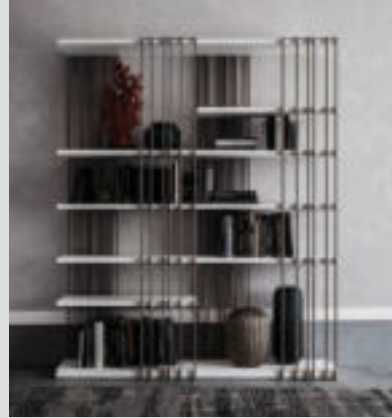

Arsenal 146