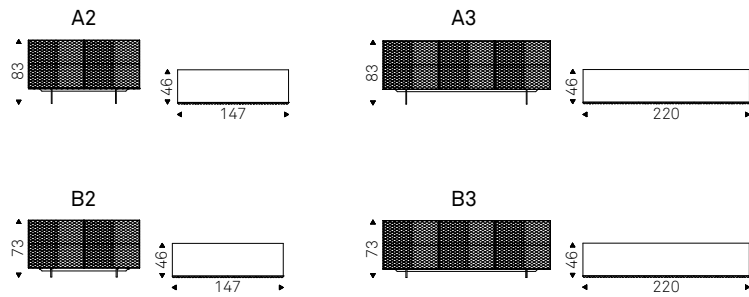

Sideboard in titanium lacquered wood with polyurethane doors. Polished stainless steel feet or matt graphite varnished. Internal shelves in clear glass.
Optional: internal drawer in each door.

◀ ROYALTON B2 sideboard in titanium
▶ ROYALTON B3 sideboard in titanium - RADJA rug