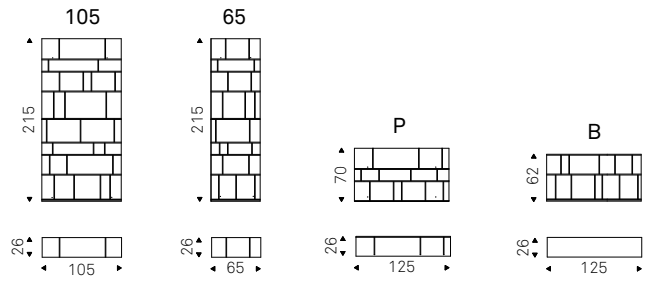

Wally

Philip Jackson | 2006

Libreria componibile in MDF laccato titanio, graphite o bianco gofrato fine. Fissaggio a parete necessario.

Modular bookcase in titanium, graphite or white lacquered embossed MDF. Wall anchorage is necessary.