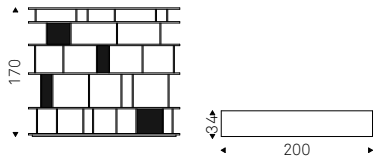

Loft

Philip Jackson | 2009

Libreria in MDF laccato bianco gofrato fine o noce Canaletto.

Bookcase in white lacquered embossed MDF or Canaletto walnut.