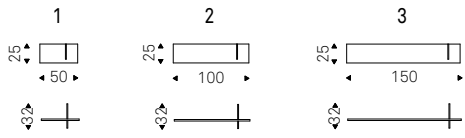

Cross

Philip Jackson | 2013

Mensola in legno verniciato gofrato graphite e inserto gofrato bianco.

Shelf in graphite embossed lacquered wood with white embossed insert.