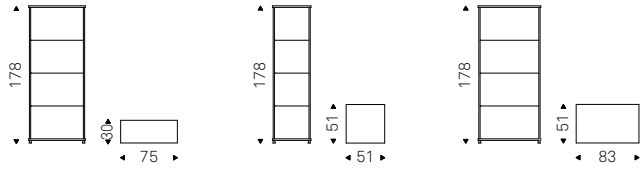

Charme

Cà Nova Design | 2006

Vetrina in cristallo trasparente con piedini cromati. Cielo e fondo in acciaio inox lucido o rivestiti in cuoio come da campionario. Con luci a led.

Clear glass showcase with chromed feet. Top and bottom either in polished stainless steel or covered in leather as per sample card. Led light included.