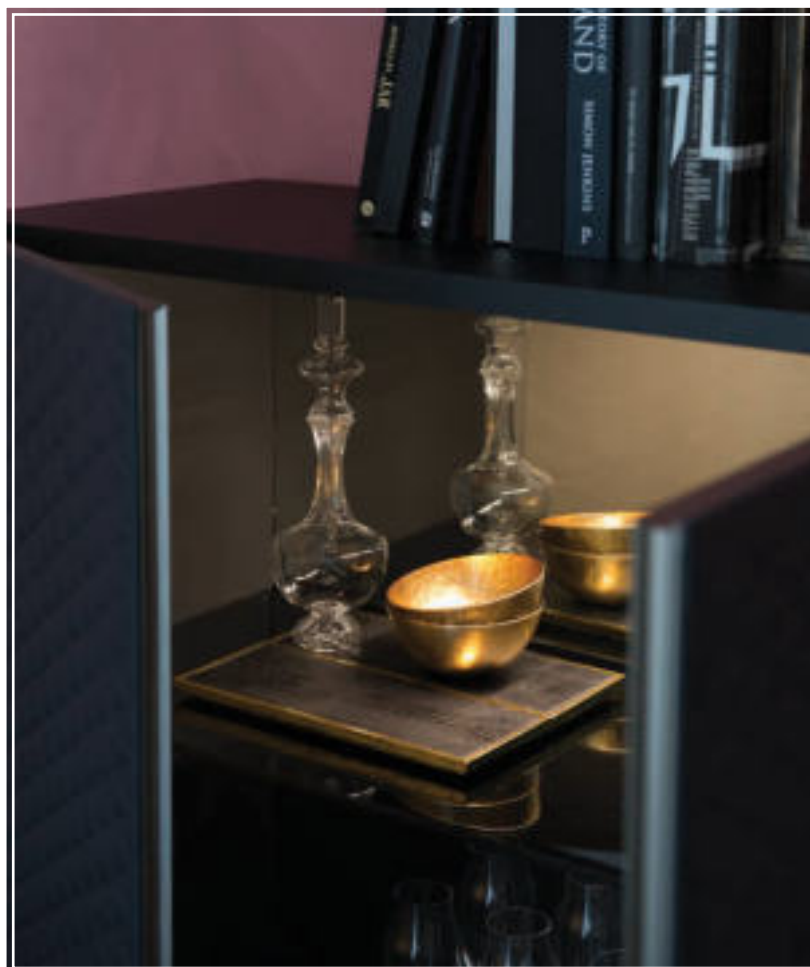

Tiffany

Paolo Cattelan | 2017

Madia contenitore in legno gofrato graphite, bianco o nero con base in acciaio gofrato in tinta. Ante rivestite in ecopelle o pelle trapuntata nei colori come da campionario con profili in alluminio verniciato titanio gofrato. Interno parzialmente specchiato e ripiani in cristallo fumé. Optional: kit luce interna a led.

Sideboard in lacquered graphite, white or black embossed wood. Embossed steel base in the same color. Doors covered and quilted in synthetic leather or soft leather as per sample card with embossed titanium aluminum profiles. Partially mirrored inside and fumé glass shelves. Optional: internal led light kit.