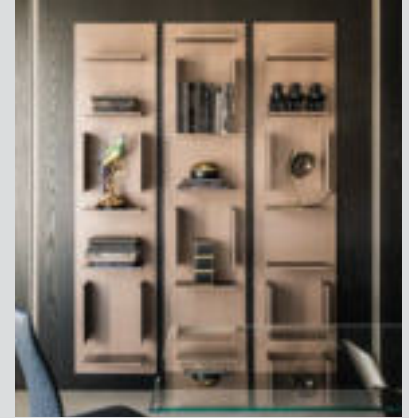

Fifty 156

Mensole
Shelves