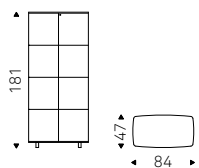

Concerto

Studio 28 | 2003

Vetrina in cristallo trasparente con cielo e fondo in cuoio come da campionario. Con 2 luci a led.

Clear glass showcase with top and bottom covered in leather as per sample card. 2 led lights included.