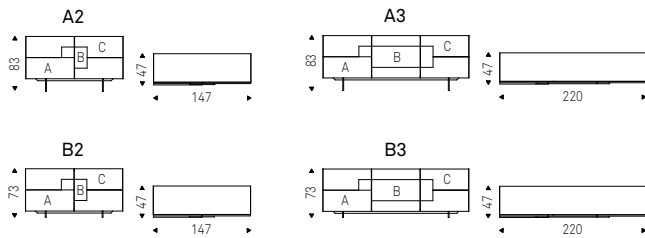

Torino

Andrea Lucatello | 2014

Madia contenitore con struttura verniciata graphite opaco.
Inserti in legno: A- noce Canaletto, B- rovere bruciato e
C-rovere naturale. Piedi in acciaio verniciato gofrato nero.
Ripiani interni in cristallo trasparente.
Optional:cassetto interno posizionabile su ognuna
delle ante.

Sideboard in matt graphite varnished frame. Wooden
inserts: A- Canaletto walnut, B - burned oak and C - natural
oak. Embossed black painted steel feet. Internal clear
glass shelves.
Optional: internal drawer in each door.

TORINO B3 sideboard with matt graphite structure and Canaletto walnut, burned oak, natural oak wooden inserts - GLENN mirror in bronze mirrored glass - MAREK rug