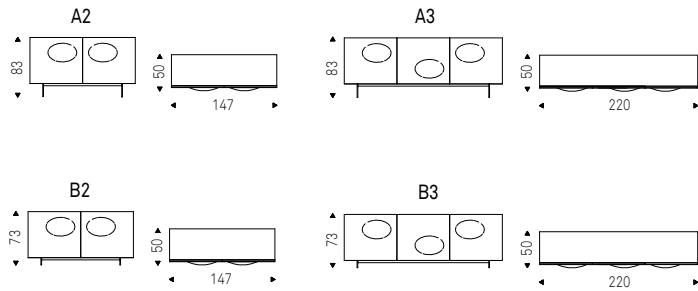

Paramount

Andrea Lucatello | 2017

Madia contenitore a due o tre ante in legno laccato moka lucido, bianco lucido, bianco opaco, graphite opaco o titanio. Ante in cristallo bombato specchiato bronzo o fumé. Piedini in alluminio verniciato titanio gofrato. Ripiani interni in cristallo trasparente.

Optional: cassetto interno posizionabile su ognuna delle ante.

Optional: top in cristallo specchiato in tinta con le ante.

Sideboard 2 or 3 doors lacquered glossy moka, glossy white, matt white, matt graphite or titanium. Doors in smoked grey or bronze convex mirrored glass with embossed titanium aluminum profiles. Polished stainless steel feet, matt graphite or white varnished. Internal clear glass shelves.

Optional: internal drawer in each door.

Optional: mirrored glass top matching the doors colour.

PARAMOUNT B3 sideboard with glossy moka structure and doors in bronze mirrored glass