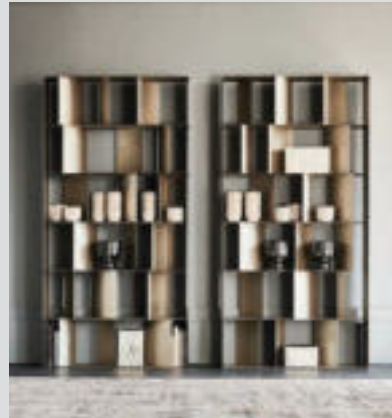

Nautilus 150