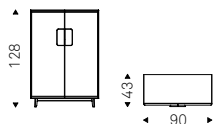

Tudor

Paolo Cattelan | 2020

Madia contenitore in legno gofrato graphite, nero, Brushed Bronze o Brushed Grey, con ante in Brushed Bronze o Brushed Grey. Piedini in acciaio verniciato gofrato graphite o nero. Interno parzialmente specchiato e ripiani in cristallo fumé.

Optional: kit luce interna a led.

Sideboard embossed lacquered graphite, black, Brushed Bronze or Brushed Grey wood, with doors in Brushed Bronze or Brushed Grey wood. Feet in graphite or black embossed lacquered steel. Partially mirrored inside and fumé glass shelves.

Optional: internal led light kit.