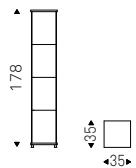

Mini Decor

Cà Nova Design | 2001

Vetrina in cristallo trasparente con cielo e fondo in noce Canaletto o faggio verniciato bianco. Piedi in acciaio cromato. Con luce a led.

Clear glass showcase with top and bottom in Canaletto walnut or white stained beechwood. Chromed steel feet. Led light included.