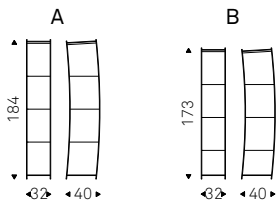

Open Wind

Studio 28 | 2003

Vetrina a giorno in cristallo trasparente e particolari in acciaio inox lucido.

Open showcase in clear glass and polished stainless steel details.