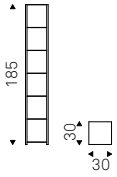

Piquant

Joker

Giorgio Cattelan | 2008

Libreria in acciaio verniciato nero, bianco, rosso, gofrato titanio o bronzo.

Bookcase in black, white, red painted steel, titanium or bronze embossed lacquered steel.