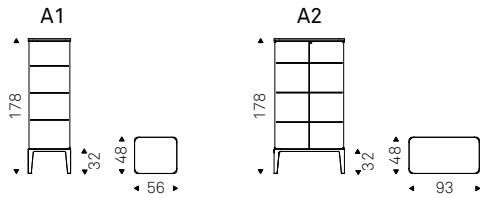

CHANTAL A1-A2 showcases in burned oak - CHENNAI rug

Wind

Studio 28 | 2003

Vetrina in cristallo trasparente con anta e schiena curvi e particolari in acciaio. Con luce a led.

Clear glass showcase with curved door and back with steel details. Led light included.