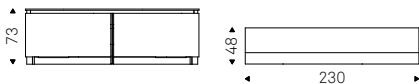

Europa Keramik

A. Lucatello & P. Cattelan | 2016

Madia con ante scorrevoli complanari e inserto nel top in ceramica Marmi nei colori Alabastro, Supreme, Ardesia, Golden Calacatta opaco, Golden Calacatta lucido, Portoro opaco, Portoro lucido, Sahara Noir lucido, Emperador, Makalu, Breccia o Arenal e struttura verniciata nero o graphite opaco. Ripiani interni in cristallo trasparente.

Sideboard with sliding doors and insert into the top in ceramic Marmi Alabastro, Supreme, Ardesia, matt Golden Calacatta, glossy Golden Calacatta matt Portoro, glossy Portoro, glossy Sahara Noir, Emperador, Makalu, Breccia or Arenal and black or matt graphite painted frame. Internal shelves in clear glass.

EUROPA KERAMIK sideboard with black structure and doors/top insert in breccia ceramic - WISH S mirror with brushed bronze frame - BAMBOO lamp