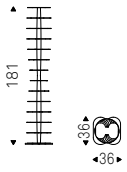

◀ TRAP bookcases in titanium
▶ TRAP bookcases in bronze -
KUBO pouf in leather 50 tortora

Dna

Studio Dainelli | 2008

Libreria a 13 ripiani fissi in acciaio verniciato bianco, nero o goffrato titanio.

Bookcase with 13 shelves in white, black painted or titanium embossed steel.