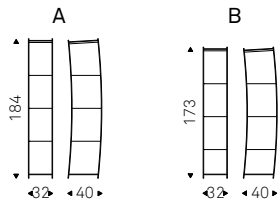

CHANTAL A1-A2 showcases in burned oak - CHENNAI rug

Wind

Studio 28 | 2003

Vetrina in cristallo trasparente con anta e schiena curvi e particolari in acciaio. Con luce a led.

Clear glass showcase with curved door and back with steel details. Led light included.