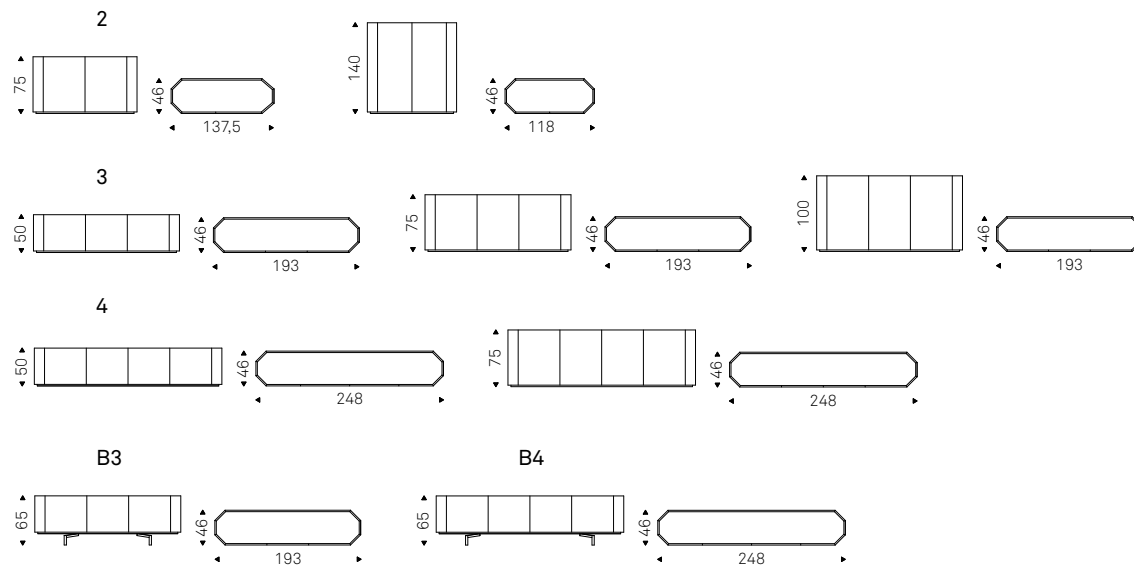

Chelsea

Alessio Bassan | 2010

Madia contenitore in legno laccato bianco opaco o titanio. Top in cristallo extrachiaro verniciato bianco o specchiato bronzo. Ripiani interni in cristallo trasparente.

Versioni B con base in acciaio cromato o verniciato graphite o bianco opaco.

Sideboard in matt white lacquered or titanium wood. Top in extra clear white or bronze mirrored glass. Internal clear glass shelves.

B version with chrome steel base or matt graphite or white varnished.

CHELSEA 4-75 sideboard in titanium with bronze mirrored glass top - WISH S mirrors with brushed bronze frame